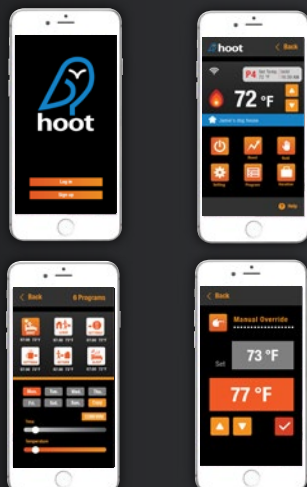

WIFI Electronic Prog. Thermostat Hoot WiFi Series

NOW AVAILABLE IN WHITE

TEMPERATURE LOCK

ECO ENERGY SAVING

(Available in White or Black)

- Large LCD touchscreen display
- Over-the-Air (OTA) firmware upgradeable
- Simple interface for quick adjustments & programming
- Programmable with Hoot Smart Phone App
- Multi-Volt rated 120/208/240V
- Single or double pole line voltage
- Temperature range 41° - 90°F (5° - 32°C)
- User defined max temperature lock
- Program 4 or 6 time periods for maximum flexibility
- Electronic sensing for accurate temperature control (±1°F)
- For use on baseboard, fan forced & radiant electric heaters
- Mounts directly to a 2x4 inch vertical electrical outlet box

Wifi

hoot *WiFi Enabled Touchscreen Thermostat & Smart Phone App*

Wifi Enabled: King's Hoot WiFi enabled thermostat combines the latest technology with a sleek modern design, offering unparalleled user control. It's highly accurate sensing technology saves up to 28% on heating costs. This feature achieves higher comfort levels with reduced temperature swings as compared to economy models. With its simple, intuitive smart phone app interface you can control all thermostats in your home with ease. Control is always in the palm of your hands. Now with Over-the-Air (OTA) firmware upgrades. Get automatic real-time updates to the system software

Ordering Information

MODEL	UPC	COLOR	DESCRIPTION
K901-B	33150	BLACK	1P WIFI Programmable Touchscreen Electronic Thermostat, 120/208/240V
K901-W	33509	WHITE	
K902-B	33149	BLACK	2P WIFI Programmable Touchscreen Electronic Thermostat, 120/208/240V
K902-W	33510	WHITE	

Smart Phone iPhone or Android App

- ✓ Connect Via WIFI For Convenient Programming & Use
- ✓ Easy To Navigate Menus For Quick Programming
- ✓ Control Multiple Thermostats For Total Home Control
- ✓ Available for Android and iOS.