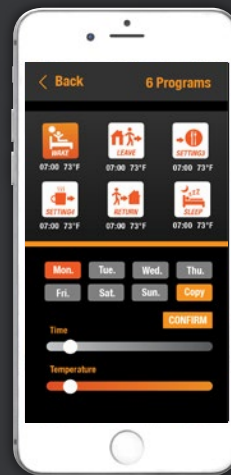

Wifi

LIMITED 1 Year Warranty

WIFI Electronic Prog. Thermostat Hoot WiFi Series

Simple Individual Comfort Control

With Hoot **Wifi** installed in Each Room of Your Home, Every Family Member Can Have Individualized Temperature Control. Each Thermostat in the Hoot Zoning System Has Its Own Individual Schedule, So Your Home's Comfort Will Closely Match Your Family's Routine & Lifestyle

For Every Room of Your Home, with a Tap of your Phone or Thermostat

Easily Create A Multi-Zone Whole House System*

Remote Temperature Adjustment

Convenient WIFI connectivity allows for total user comfort throughout the home. Control from anywhere with cell service or Wifi. With Hoot smart phone app, you can adjust the room temperature from the comfort of the couch.

Comfort Just A Touch Away

Each menu in the Hoot app is easy to navigate, allowing for quick & simple programming of all your custom schedules & settings. Making changes is no longer a hassle. Going on vacation? Simply pre-schedule your Vacation mode settings and go have fun! With Hoot, your home is in good hands.

Changes Made Easy

Manually override your programmed settings at any time with the app or directly through the thermostat. Your presets will still retain the same settings, and the override temperature will only remain until the end of the current period. However, by activating Hold Mode, you can lock the current temperature for any duration until manually changed. **Hoot** gives your home the comfort that you deserve.