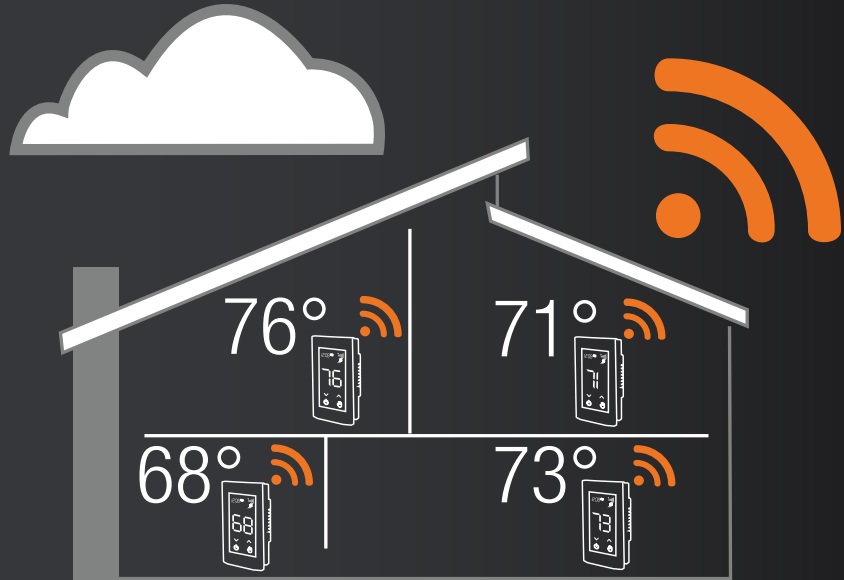

Wifi

LIMITED 1 Year Warranty

WIFI Electronic Prog. Thermostat Hoot WiFi Series

Simple Individual Comfort Control

With Hoot **Wifi** installed in Each Room of Your Home, Every Family Member Can Have Individualized Temperature Control. Each Thermostat in the Hoot Zoning System Has Its Own Individual Schedule, So Your Home's Comfort Will Closely Match Your Family's Routine & Lifestyle

For Every Room of Your Home, with a Tap of your Phone or Thermostat

Easily Create A Multi-Zone Whole House System*

Remote Temperature Adjustment

Convenient WIFI connectivity allows for total user comfort throughout the home. Control from anywhere with cell service or Wifi. With Hoot smart phone app, you can adjust the room temperature from the comfort of the couch.

Comfort Just A Touch Away

Each menu in the Hoot app is easy to navigate, allowing for quick & simple programming of all your custom schedules & settings. Making changes is no longer a hassle. Going on vacation? Simply pre-schedule your Vacation mode settings and go have fun! With Hoot, your home is in good hands.